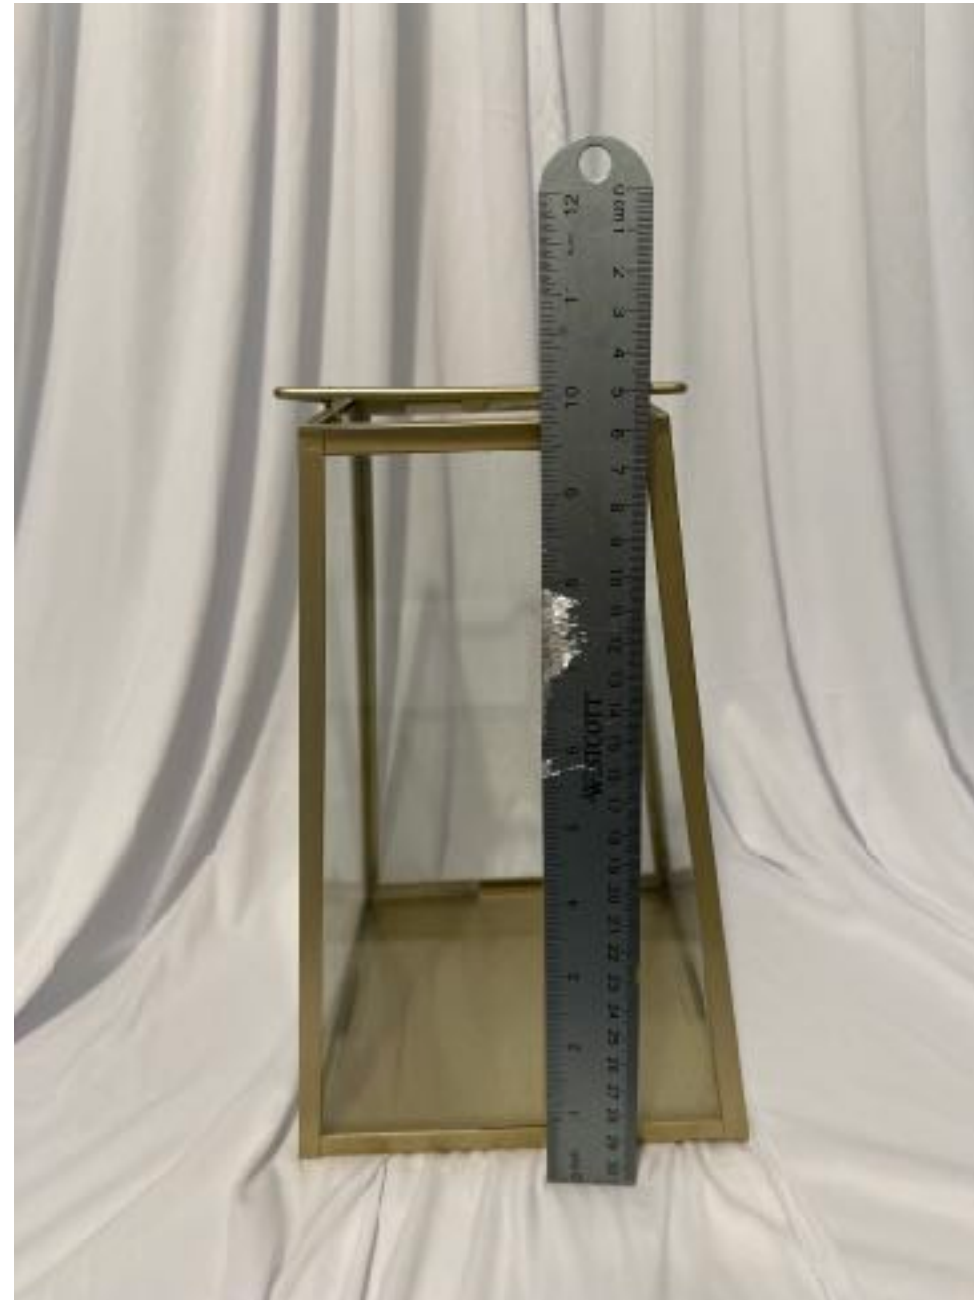

Gold Glass Atrium

10" tall

Quantity - 1