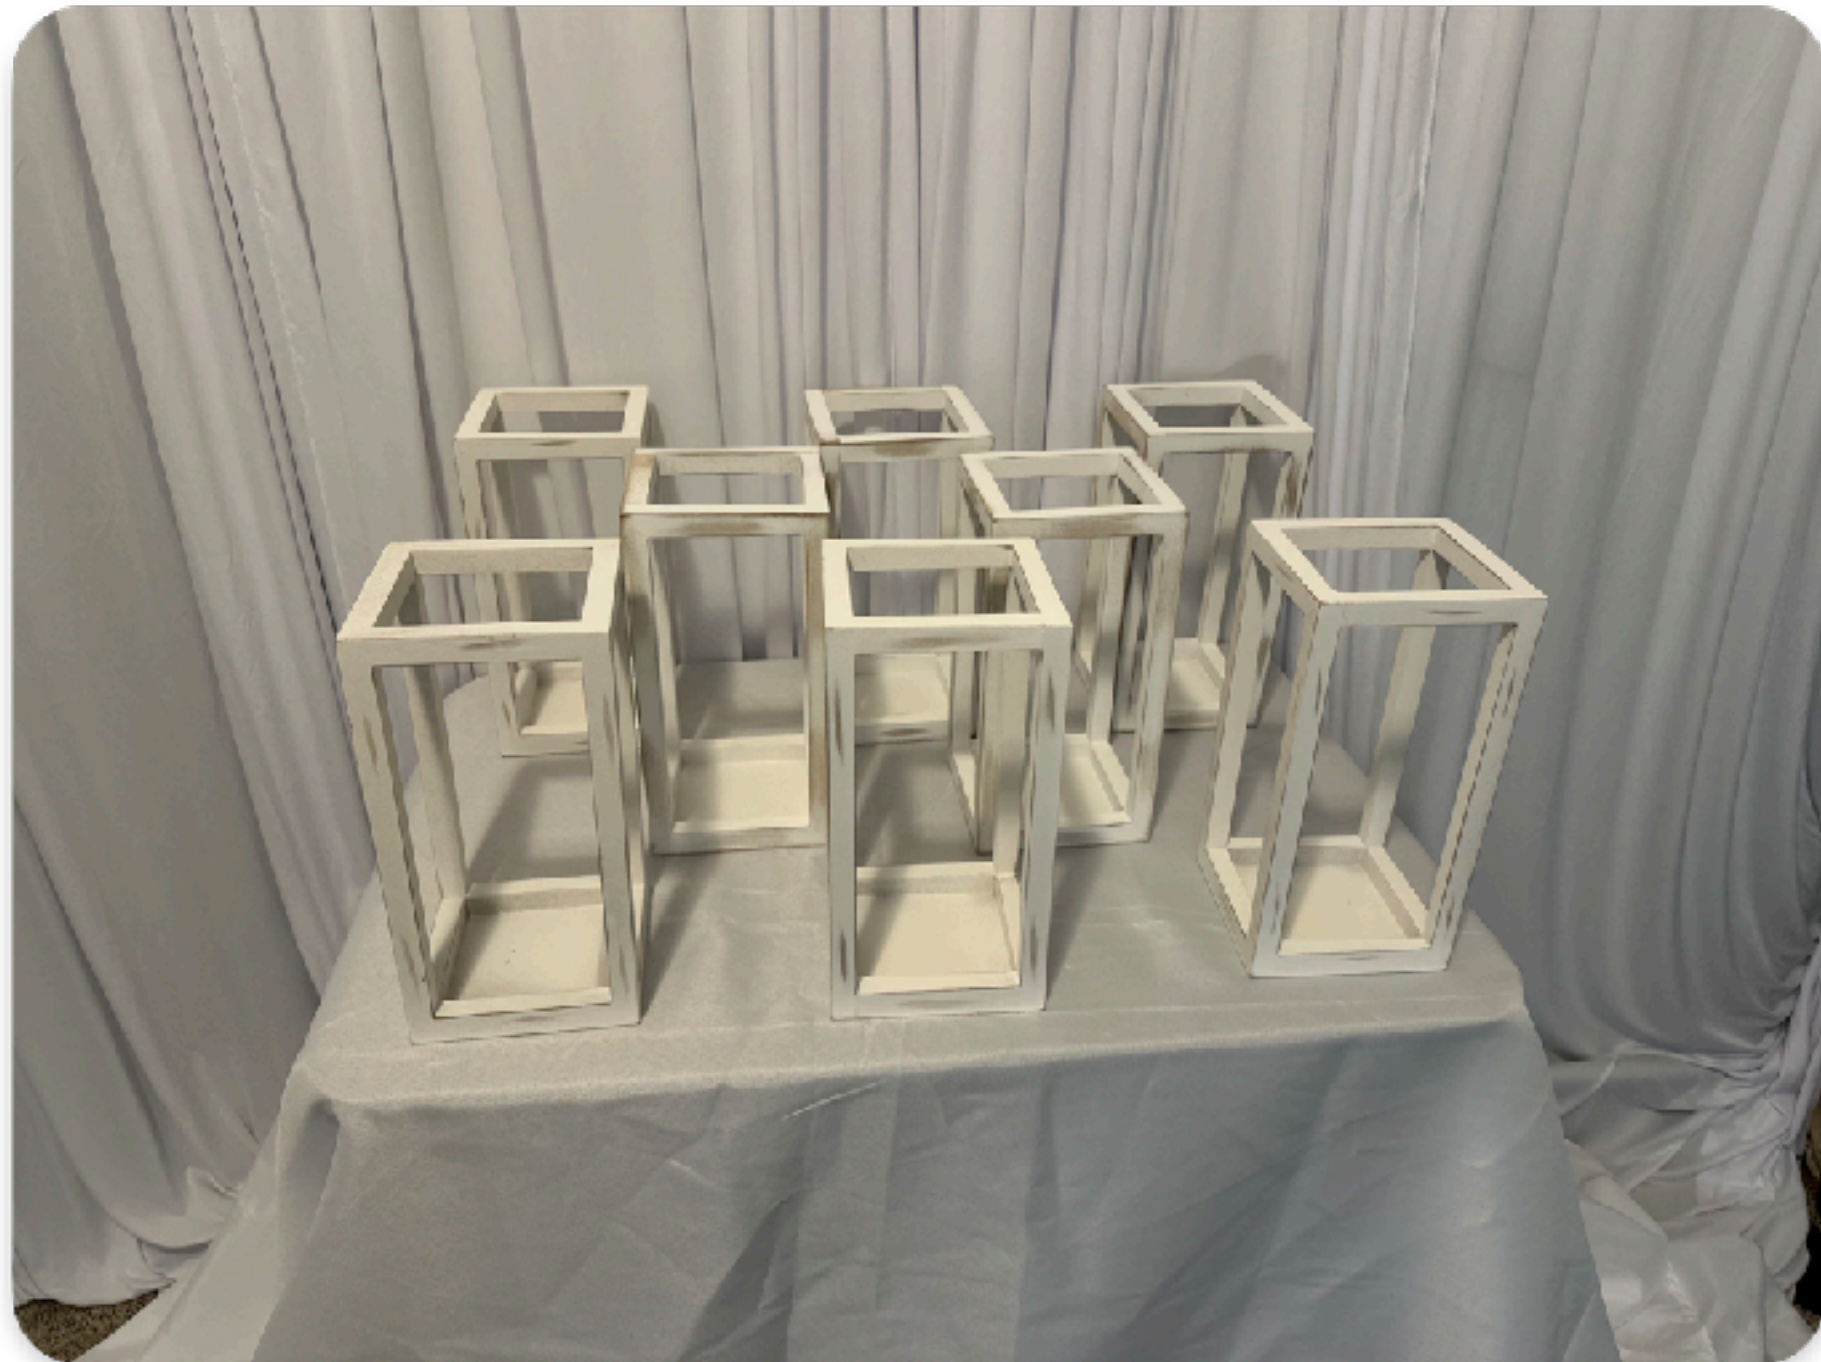

White Wooden lanterns - 8 ct