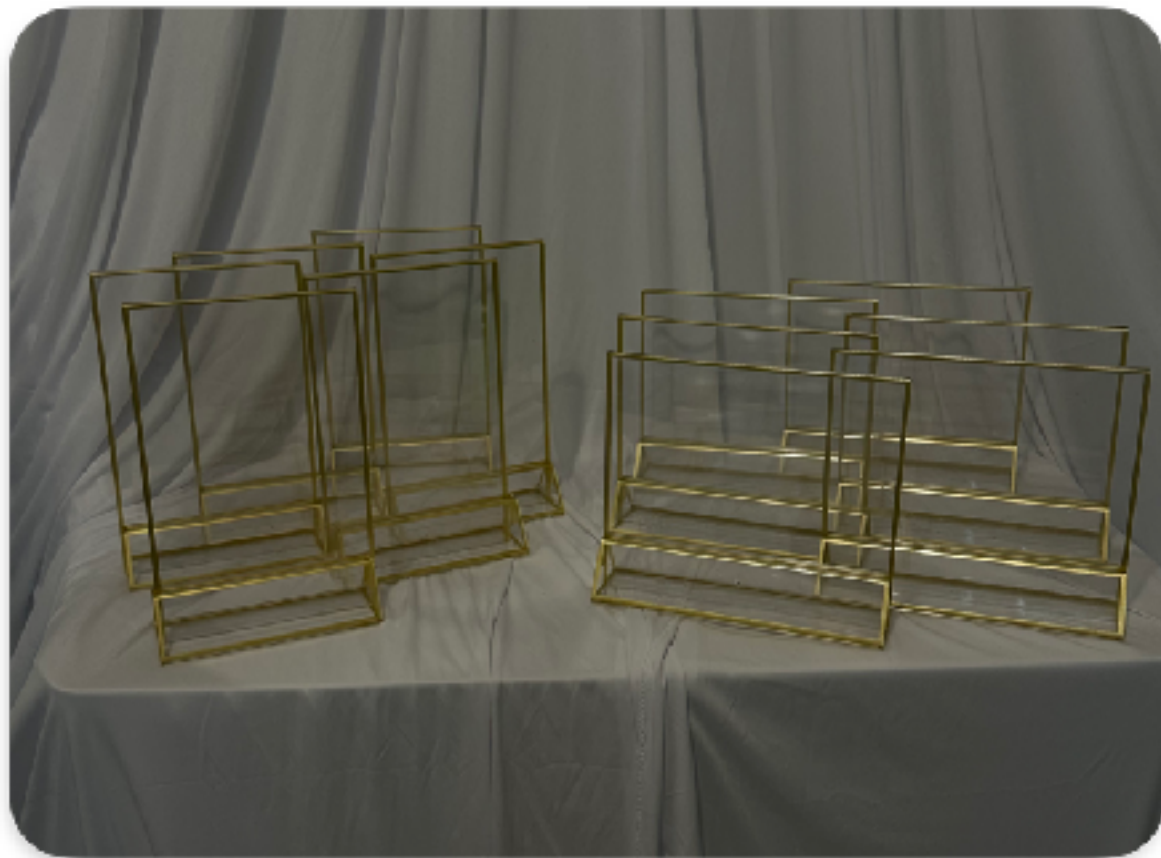

Gold Metal Circle Backdrop

105" wide, 86" high, 74" floor opening

Set of 3 Backdrop Arches & Covers

6 ft, 5 ft, 4 ft. And White Fitted Covers

Gold Metal Half Crescent Moon Wedding Arch

6.5' Height, 5' Width

Wooden Rectangular Backdrop

92" high, 85" wide

Wood Rectangular
Backdrop
92" high, 85" wide,
legs are 50" deep

Gold "Over the Table" Arch

Width -73-250cm and Height adjusts to 3 different heights

Adjustable

33" Round Wedding Cake Arch

Picture Frames - Gold / Acrylic

Landscape - Quantity - 6 - 6 1/2" tall

Portrait - Quantity - 6 - 8 1/2" tall

Light up Cherry Blossom Tree

3 count

Music Stand - Silver

1 count

Vase - silver metal decorative tall embossed

Quantity - 2

27" tall, 7" wide (at widest point)

Vase - Large Clear Glass

10" tall, 5" wide (at widest point)

Quantity - 3

Vase - Large Clear Decorative Glass

12" tall, 6" wide (at widest point)