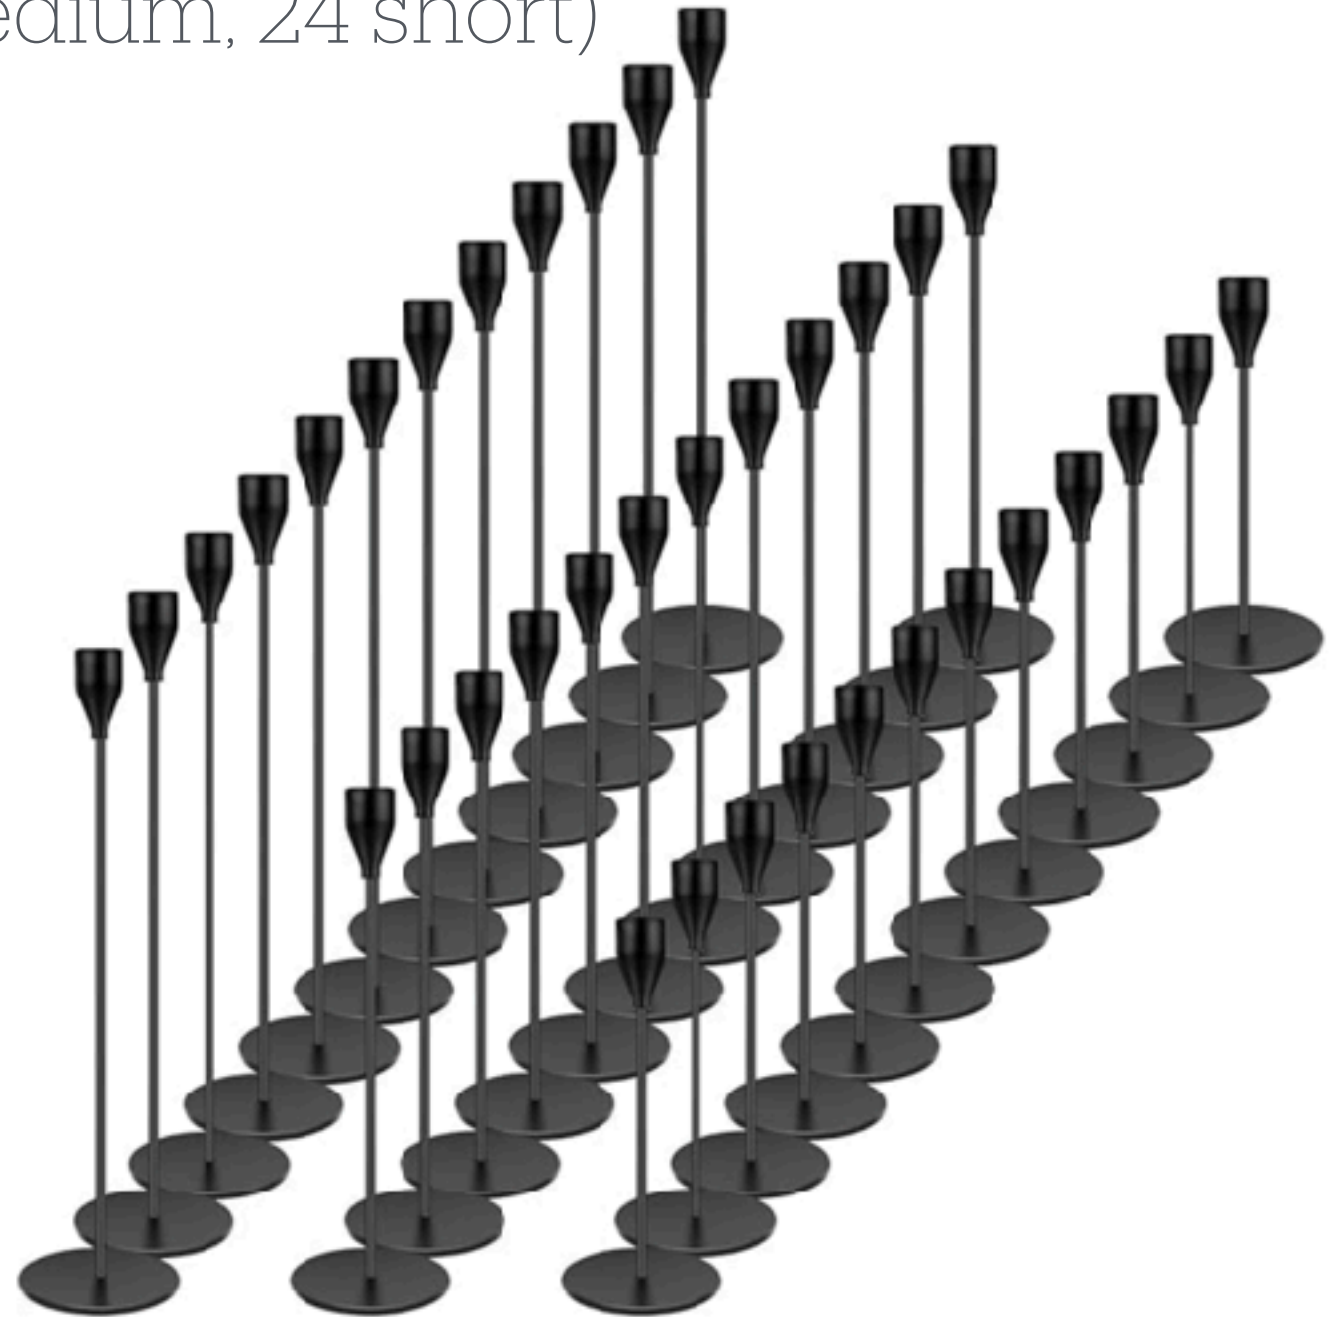

Black Taper Candle Holders

24 sets of 3 different heights

Quantity - 72 (24 tall, 24 medium, 24 short)