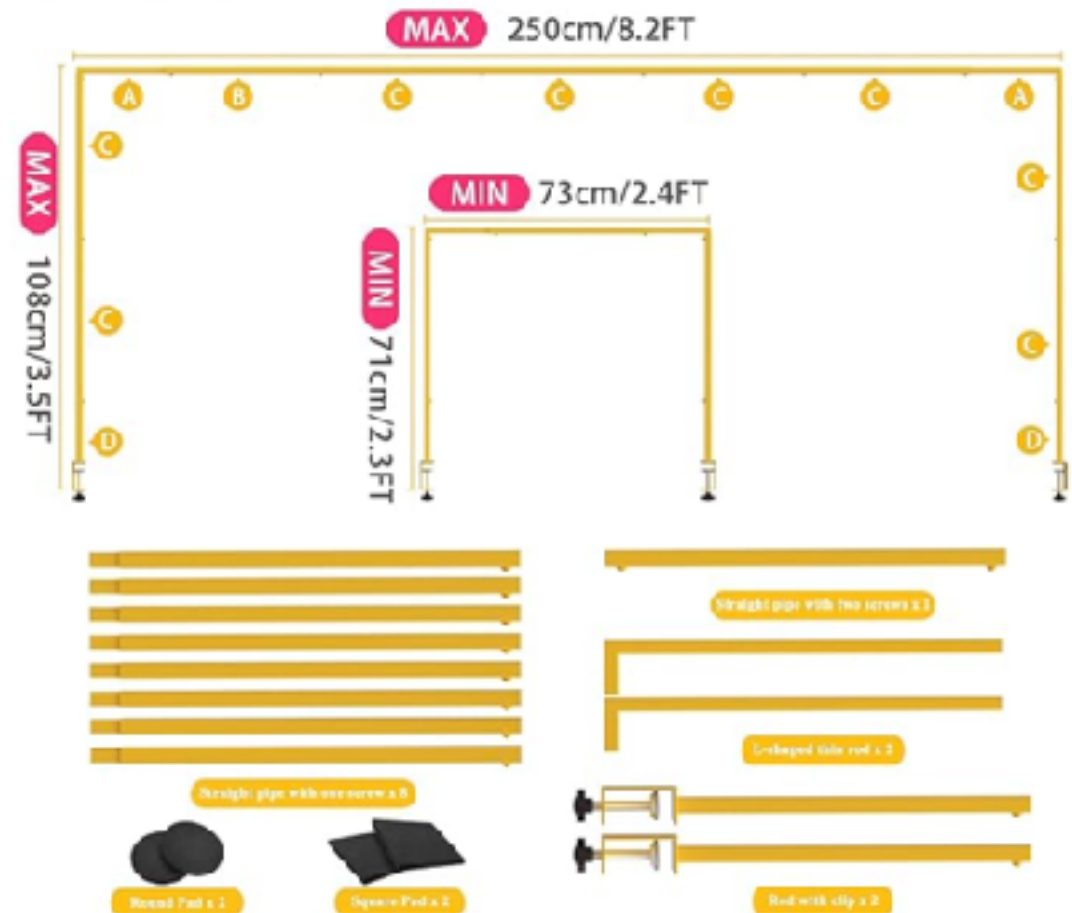

Gold Metal Circle Backdrop

105" wide, 86" high, 74" floor opening

Set of 3 Backdrop Arches & Covers

6 ft, 5 ft, 4 ft. And White Fitted Covers

Gold Metal Half Crescent Moon Wedding Arch

6.5' Height, 5' Width

Wooden Rectangular Backdrop

92" high, 85" wide

Wood Rectangular
Backdrop
92" high, 85" wide,
legs are 50" deep

Gold "Over the Table" Arch

Width -73-250cm and Height adjusts to 3 different heights

Adjustable

33" Round Wedding Cake Arch

Picture Frames - Gold / Acrylic

Landscape - Quantity - 6 - 6 1/2" tall

Portrait - Quantity - 6 - 8 1/2" tall

Light up Cherry Blossom Tree

3 count

Music Stand - Silver

1 count

Vase - silver metal decorative tall embossed

Quantity - 2

27" tall, 7" wide (at widest point)

Vase - Large Clear Glass

10" tall, 5" wide (at widest point)

Quantity - 3

Vase - Large Clear Decorative Glass

12" tall, 6" wide (at widest point)