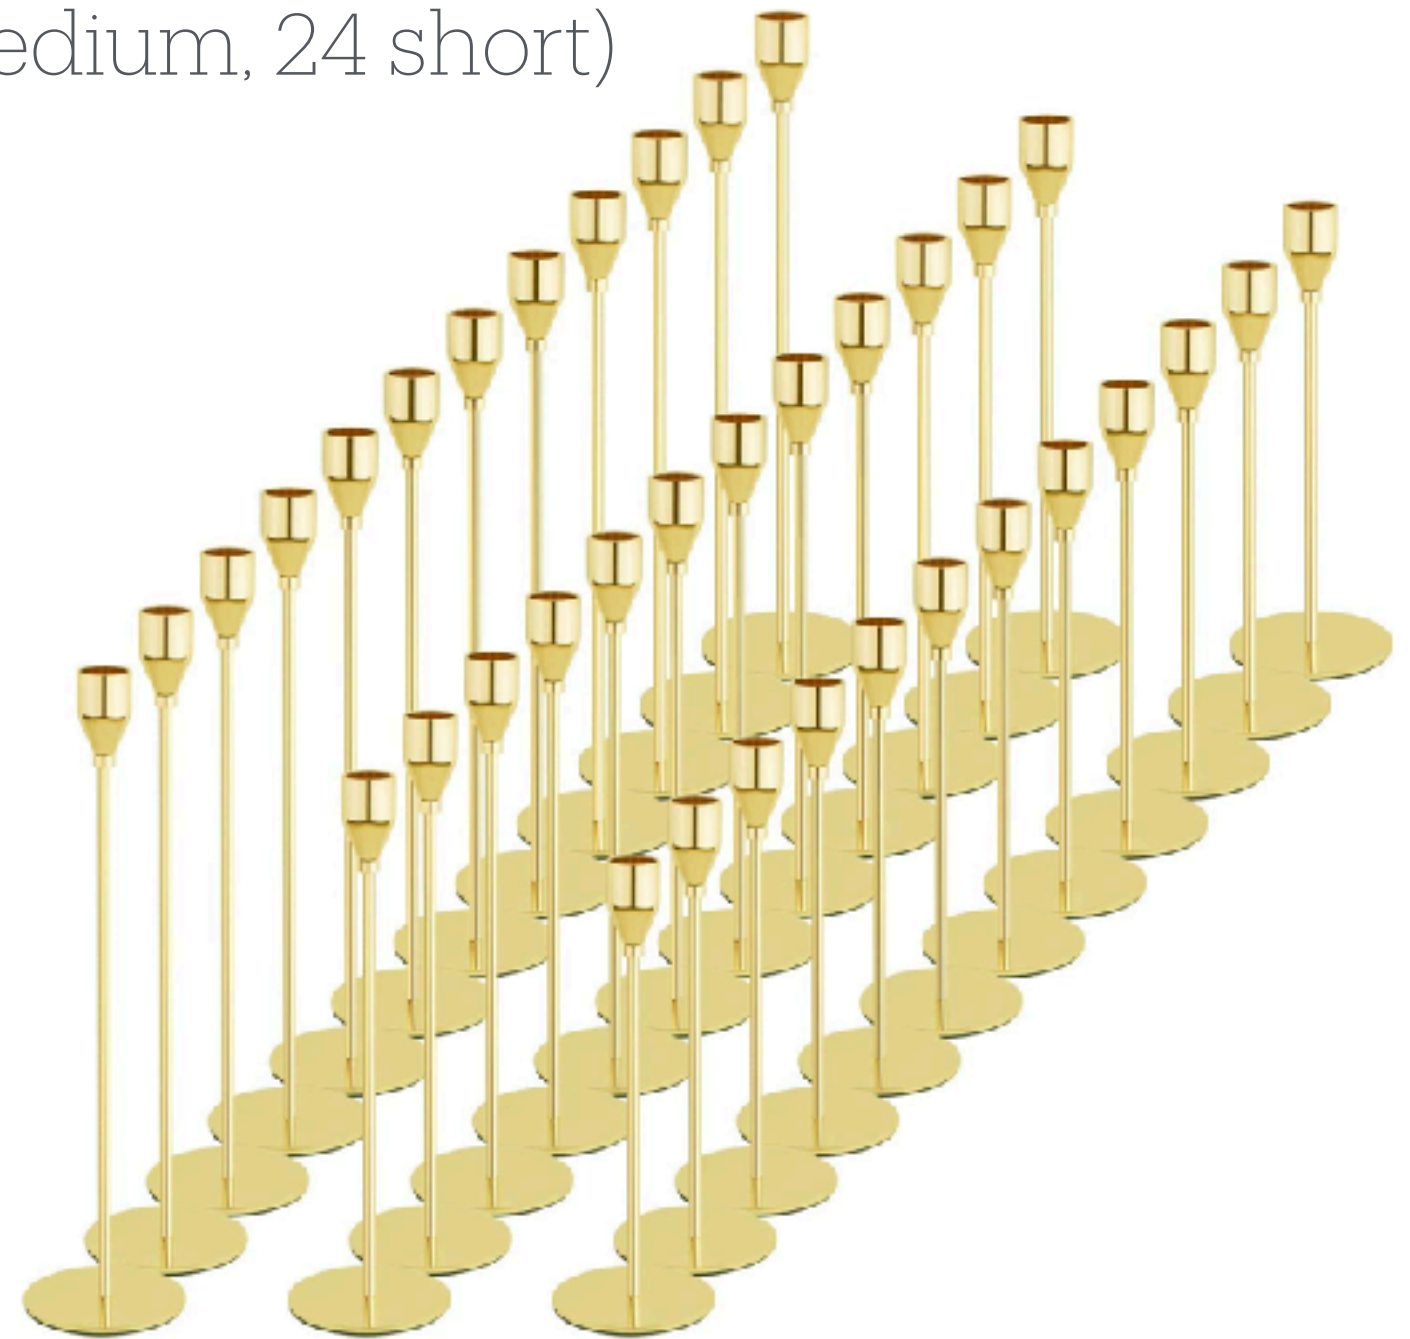

The View Venue

DECOR CLOSET INVENTORY

Available Starting January 1, 2025

Unlimited Access \$150

Entire quantity of one decor item \$50

Glass Cylinders

Quantity: 20	Height: 6"	Diameter: 3.5"
Quantity: 19	Height: 7.5"	Diameter: 3.5"
Quantity: 16	Height: 9"	Diameter: 3.5"
Quantity: 4	Height: 4"	Diameter: 3.0"

Glass Gold Votives - 40 ct

Clear bud vases (vintage jug style)

34 count

Glass Bud Vase Sets

12 sets of 3 heights = 12 short, 12 medium, 12 tall = 36 total

Gold / Glass bud vases

7 tall, 7 short. - (tall 9.5" /short 6.5")

Small Clear Glass Bud Vases

12 count

Black Taper Candle Holders

24 sets of 3 different heights

Quantity - 72 (24 tall, 24 medium, 24 short)

Gold Taper Candle Holders

24 sets of 3 different heights

Quantity - 72 (24 tall, 24 medium, 24 short)