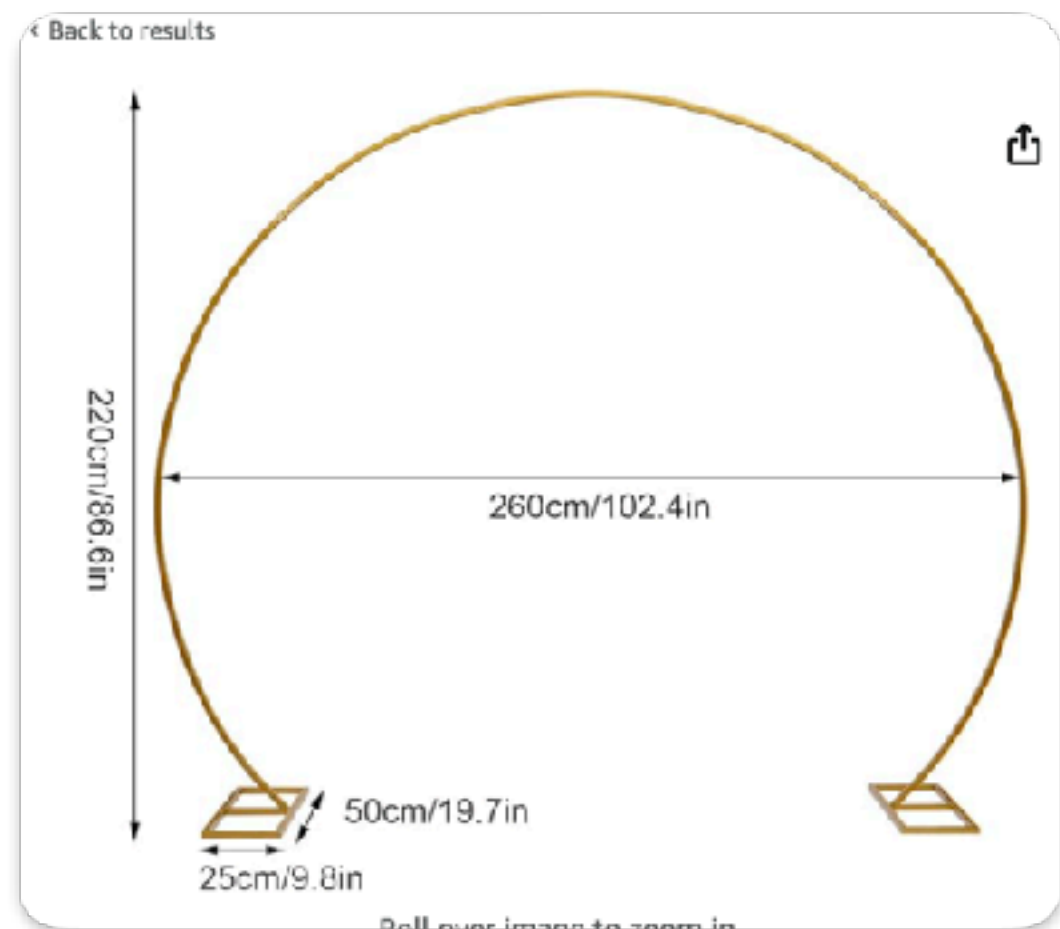

Gold Metal Circle Backdrop

105" wide, 86" high, 74" floor opening