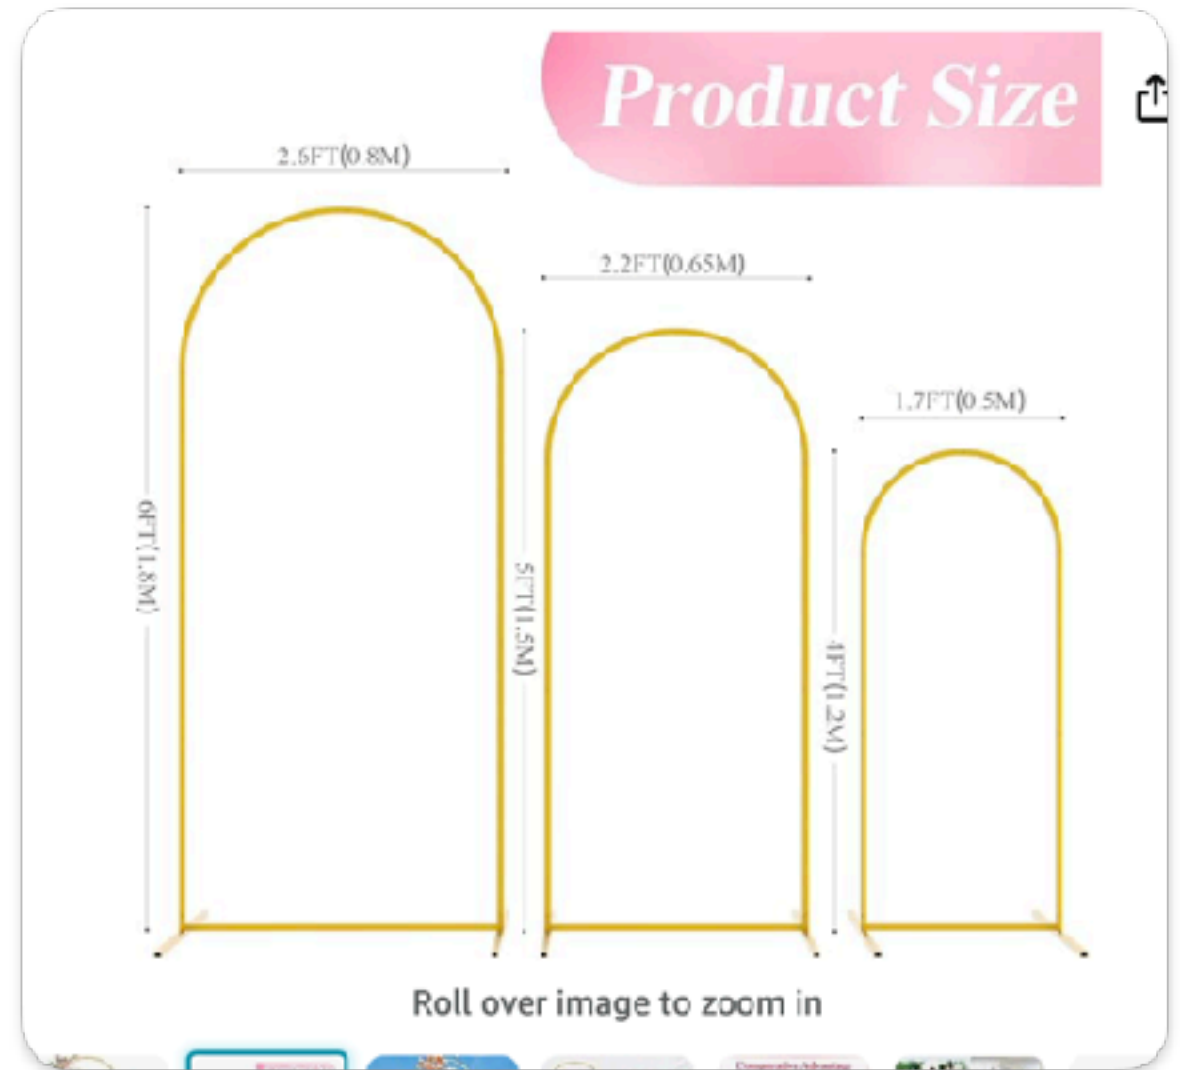

Set of 3 Backdrop Arches & Covers

6 ft, 5 ft, 4 ft. And White Fitted Covers