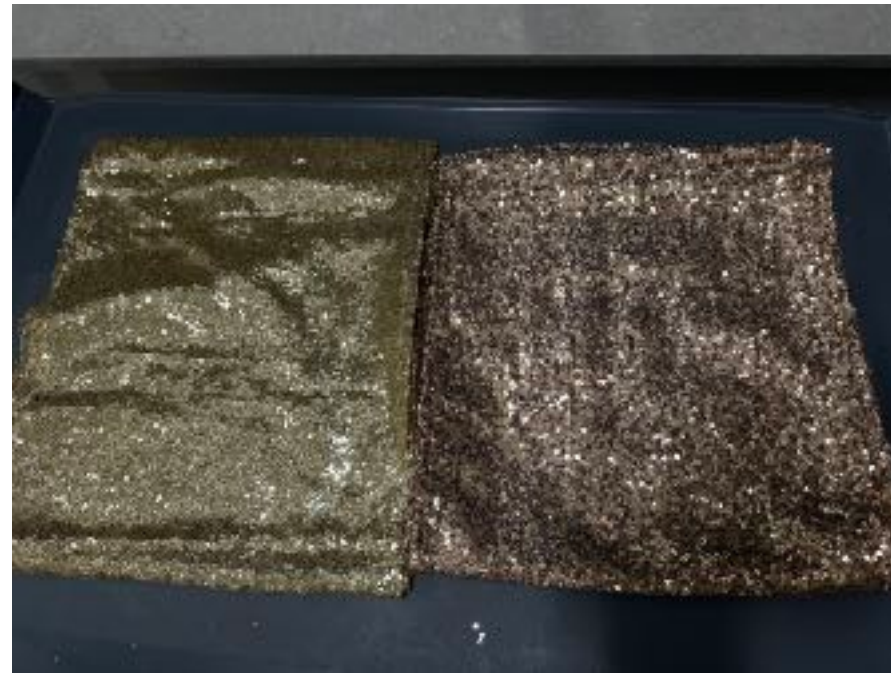

Draping - Sheer Lavender Runner

20' long x 30" wide

Quantity - 2

Sequin Runners

9' long x 1' wide

GOLD - Quantity - 6

ROSE GOLD - Quantity - 5

Large doilies ivory